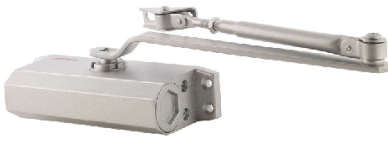

N-DCH068
DOOR CLOSER
SIZES (kgs): <65 <85 <100