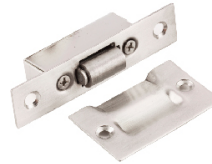

**N-DV16AB**

**N-DV17SN**  
DOOR VIEWER W/COVER  
SIZES (mm): 38

**N-DV17AB**

**AK-30**  
PLASTIC NUMBER  
SIZES (mm): 30 50

**AK-50**

**N-BC25CP**  
ADJUSTABLE BALL CATCH

**N-BC03SS**

**N-DPS**  
DUST PROOF STRIKE  
SIZES (mm): 39 59