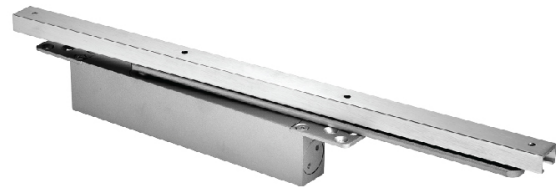

SND-4502
CONCEAL DOOR CLOSER
WIDTH 29mm