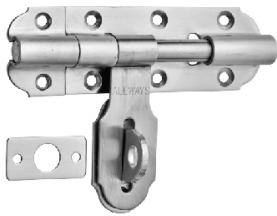

### 770

BRASS DOOR HOOK

SIZES (in): 4 6 8