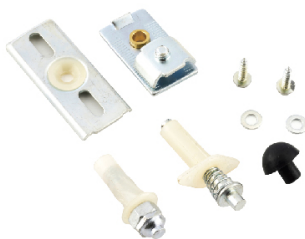

**N-R7200**

SLIDING ROLLER

**N-R8201**

BIFOLD ROLLER

**N-RS826**

6PCS ROLLER SET

**N-RS8202**

CLAMP ROLLER SET / DIA. 23mm

**N-SCR013**

SOFT CLOSING SLIDING ROLLER

**N-PS899**

LIGHT DUTY PIVOT SET

**N-PS900**

HEAVY DUTY PIVOT SET

**N-PS901**

S/S HEAVY DUTY PIVOT SET