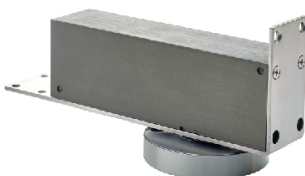

SLIDE ARM & HOLD OPEN  
accessories available separately.

ORB SS

**SND-4203**  
CONCEAL DOOR CLOSER

**SND-4502**  
CONCEAL DOOR CLOSER  
WIDTH 29mm

**N-SDC203**  
SLIDING DOOR CLOSER

**N-DC001**  
DOOR CO-ORDINATOR