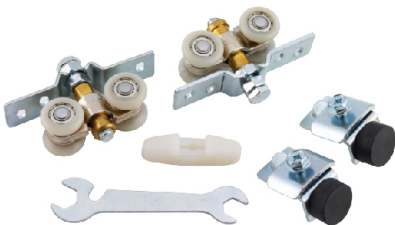

**N-AT820**

ALUM. TRACK

**N-WB02**

RAIL WALL BRACKET

**N-DS01**

ROLLER STOPPER

**#720**

BIFOLD ROLLER

**N-R7200**

SLIDING ROLLER

**N-R8201**

BIFOLD ROLLER

**N-RS826**

6PCS ROLLER SET

**N-RS8202**

CLAMP ROLLER SET / DIA. 23mm